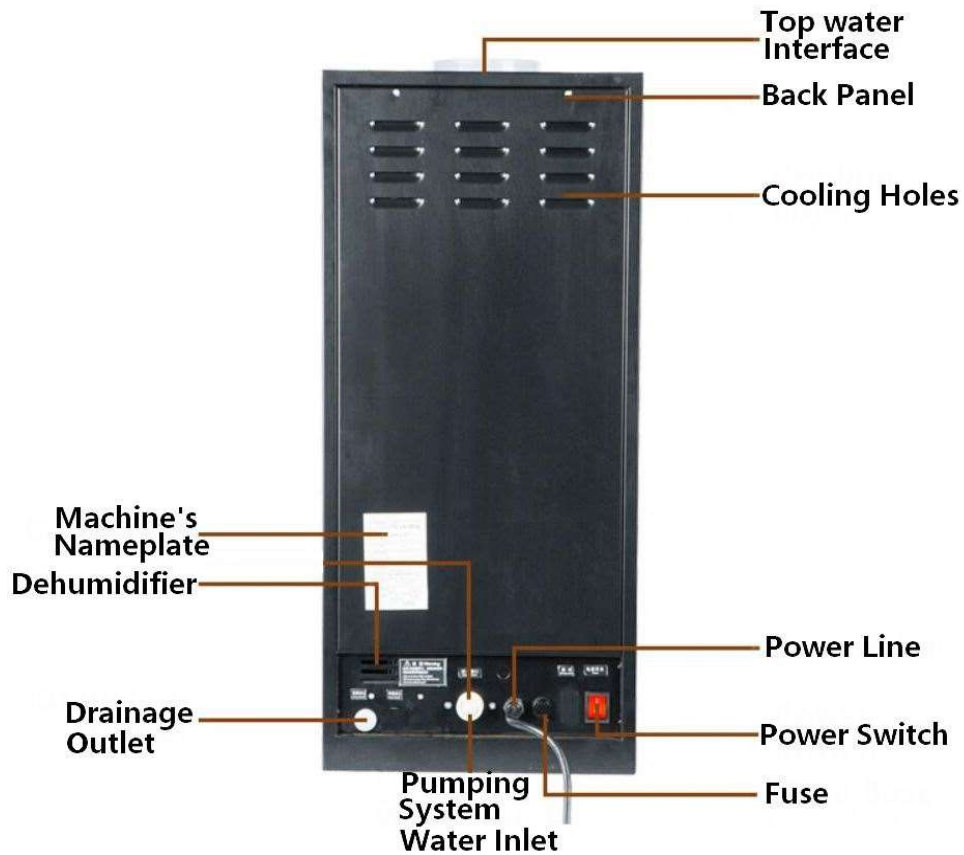

AROOM (SHENZHEN) DEVELOPMENT CO LTD.

Professional Instant Coffee Machines

8 Option Automatic Instant Tea Coffee Vending Machine		
1	Style:	Instant Coffee Machine with 3 Hot Drinks, 3 Cold Drinks, Hot Water, and Cold Water
2	Model:	AR-108S
3	Voltage/Power:	220V/50Hz 1600W;110V/60Hz 800W
4	Powder Canister:	3 food-grade big powder canister /1.5KG each
5	Top Water Tank:	3.0L
6	Boiler:	1.6L
7	Cooling System	Electrical cooling system (double chips) with Power of 125W (Defaulted); Compressor refrigerating system (Optional)
8	Advertising function:	10 inches multi-media player for advertising
7	Water Supply:	Top water bottle (up-side-down)
		Tap water with water purifier
		Pumping system (pump system installed inside already)
8	Drinks Supply:	3 Hot Drinks, 3 Cold Drinks, Hot Water, Cold Water
9	Suitable Material:	Any kinds of Instant Powder Material, such as 3in1 Coffee, Milk Tea, Chocolate, etc
10	Machine size:	W30 * D42 * H65 cm
11	Packing size:	W36 * D49.5 * H72.5 cm
12	Weight:	20/22 KG
13	More features:	*Smart LED display and touch buttons *Monitoring of real-time temperature is available. *A lock function to prevent children from scalding to ensure safety. *Easy one-button auto-cleaning (hot water cleans mixers and drink pipes automatically) *A programmable software to satisfy different taste and cup sizes requests. *Energy saving LED light box for advertising. *Eco-friendly Electrical cooling system *Function of water dispenser, offering Hot/Cold water

AROOM (SHENZHEN) DEVELOPMENT CO LTD.

Wechat/Whatsapp/Tel: +86 198 3275 4240

www.aroomvending.com