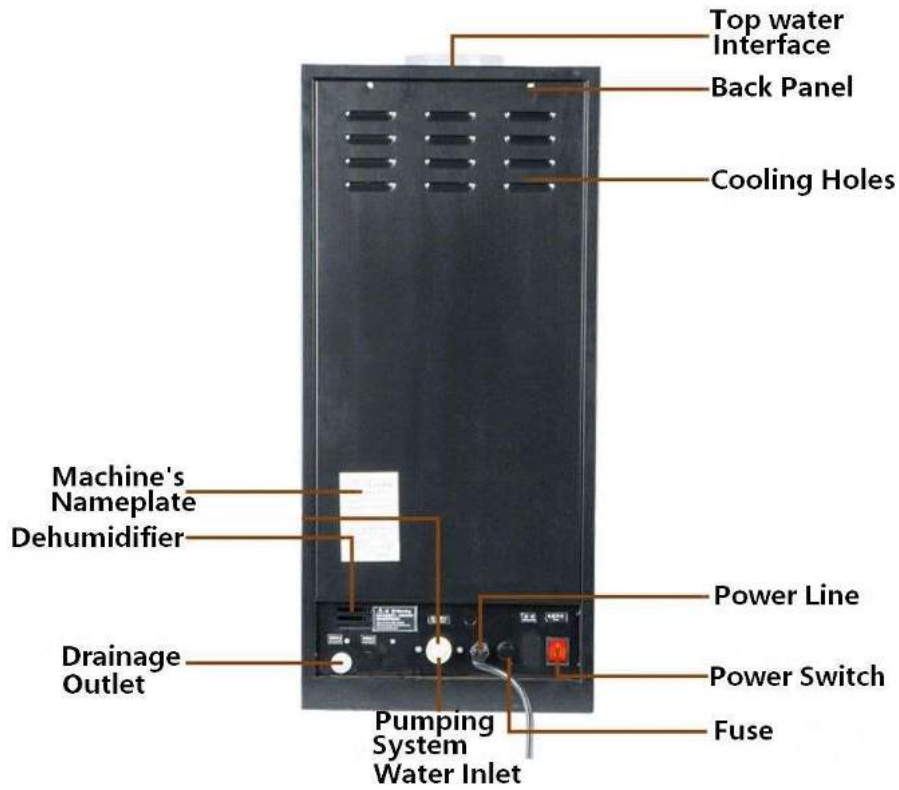

AROOM (SHENZHEN) DEVELOPMENT CO LTD.

Wechat/Whatsapp/Tel: +86 198 3275 4240

www.aroomvending.com